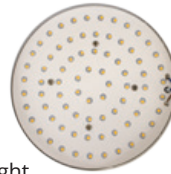

Construction Materials

- Housing System: Spun Formed, Aircraft Grade Aluminum
- Solar Panel: 30 watt, 17 to 22 DC, 1.5 amp, 36 mono-crystalline cell, solar cells with black back sheet
- Stainless Steel & Nylon Screws
- Powder Coated Outer Shell

Electrical

- Electronics: Proprietary current control driver & light engine
- Power Options: 18 - 24V DC
- Input Current: 1.8 amps

Features

Durable & Compatible

- Will never rust or get brittle like steel or plastic
- Weather proof solar panel

Light Quality

- 78 OPTO Semi-conductors provide balanced light
- High diffusion plastic lens removes all hot spots
- No harmful UV gets in
- Wider spectrum than Incandescents & Florescent light

Easy to Install

- Spring Clips for a strong yet Fastener free hold
- Self contained, Runs directly off solar panel without additional AC wiring

Driver

- Hi-tech American Made daylight simulator driver
- 0-24 Volts input power 30W minimum / 120 max. solar panel
- Simulates the sun and works like a skylight
- Gets light to dim with passing clouds