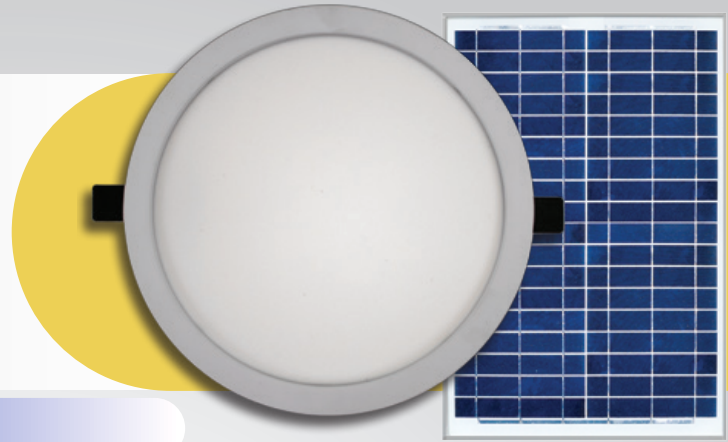

Specification Sheet

Model # **SD-2500-CC-KIT30W**

Solaro Day™ daylight system which uses one single source of solar power and multiple points of daylight simulators to light up your entire home, office, retail outlet, school, government building or factory. Follows the brightness of the sun like a traditional skylight without all the inconveniences of one.

Technical Information

Contents

- Recessed Fixture
- 30 watt solar panel, 1.74 amp
- 25ft (7.5m) interconnect cable
- Solar panel mounting kit

Performance

- Lumen: 2200 Lumen (equivalent to 2 - 100 watt Incandescent light bulbs)
- Light temp: 4500 - 5000 Kelvin
- Power consumption: 30 watts per light fixture

Construction Materials

- Housing System: Spun Formed, Aircraft Grade Aluminum
- Solar Panel: 30 watt, 17 to 22 DC, 1.5 amp, 36 mono-crystalline cell, solar cells with black back sheet
- Stainless Steel & Nylon Screws
- Powder Coated Outer Shell

Day / Night Kit Compatible

- Compatible with Day / Night Kit for night time use

Solar Panel

- 30 watt, 1.5 amp proprietary, high purity, mono-crystalline cell solar panel
- Weather proof in the most severe conditions
- High transparent, low iron tempered glass
- Built for maximum performance and safety